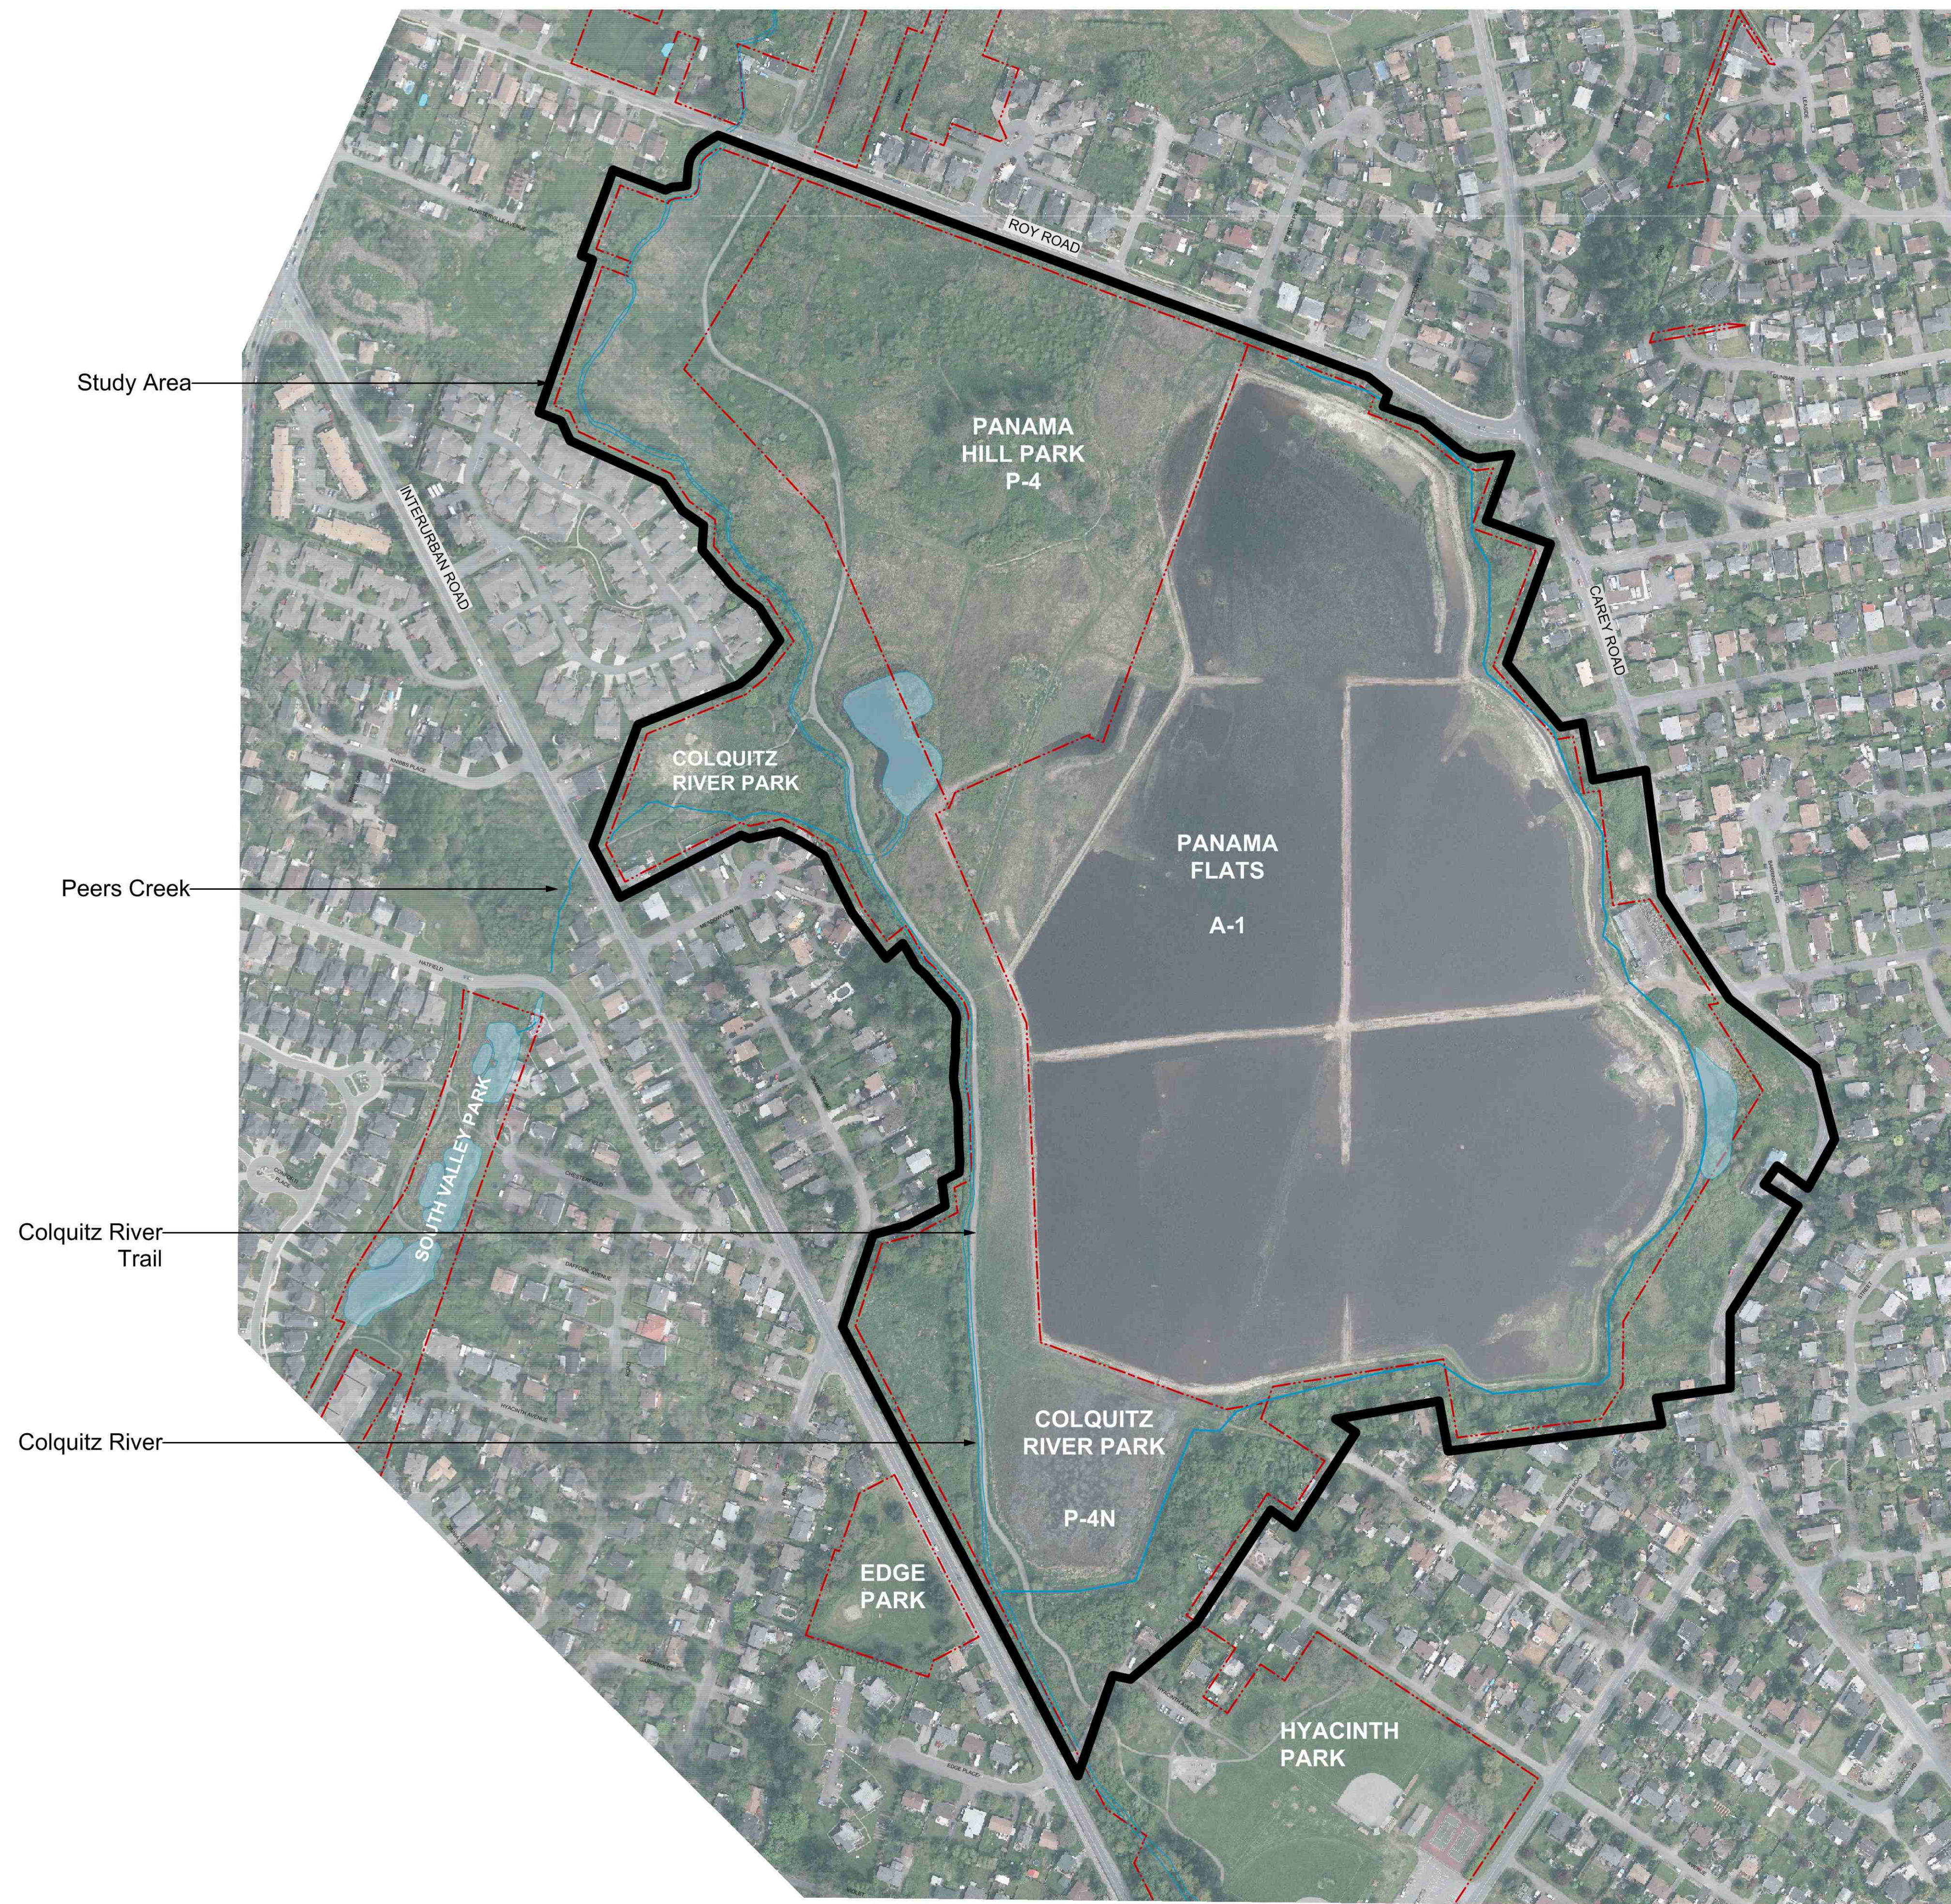

CONTEXT

Scale 1:2500

October 23, 2013

PANAMA FLATS CONCEPT PLAN