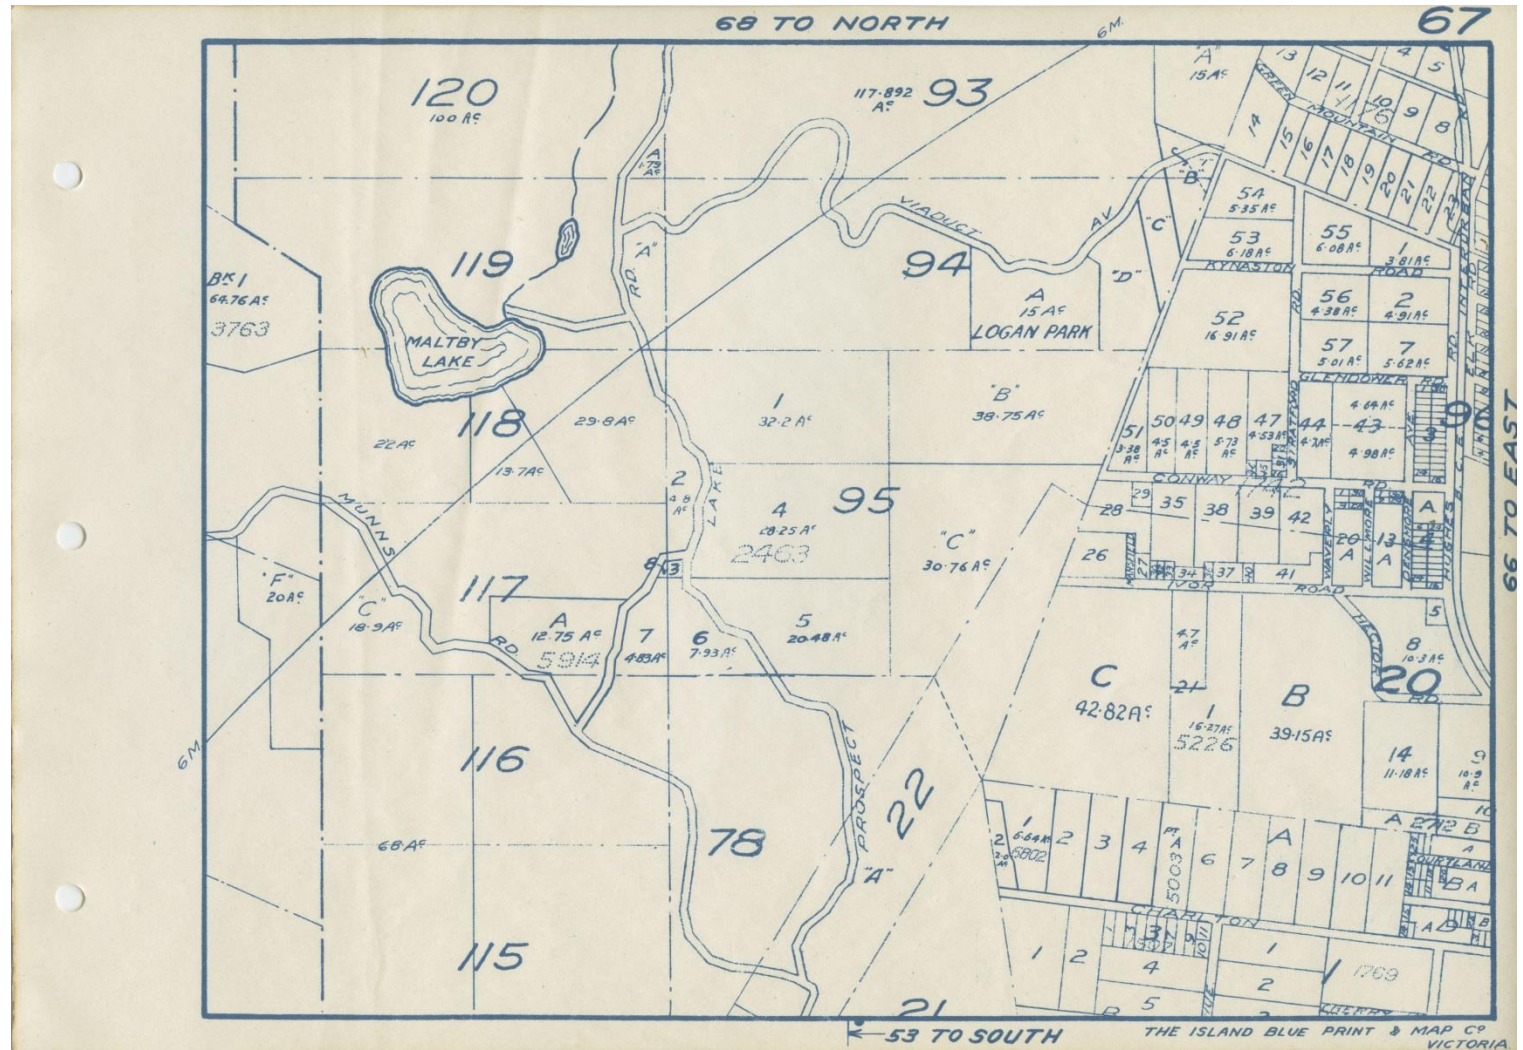

THE ISLAND BLUE PRINT & MAP CO  
VICTORIA

Atlas Map of Victoria B.C., Pocket Edition  
Updated to 1948 (Saanich Archives 2011-018)

Atlas Map of Victoria B.C., Pocket Edition  
Updated to 1948 (Saanich Archives 2011-018)