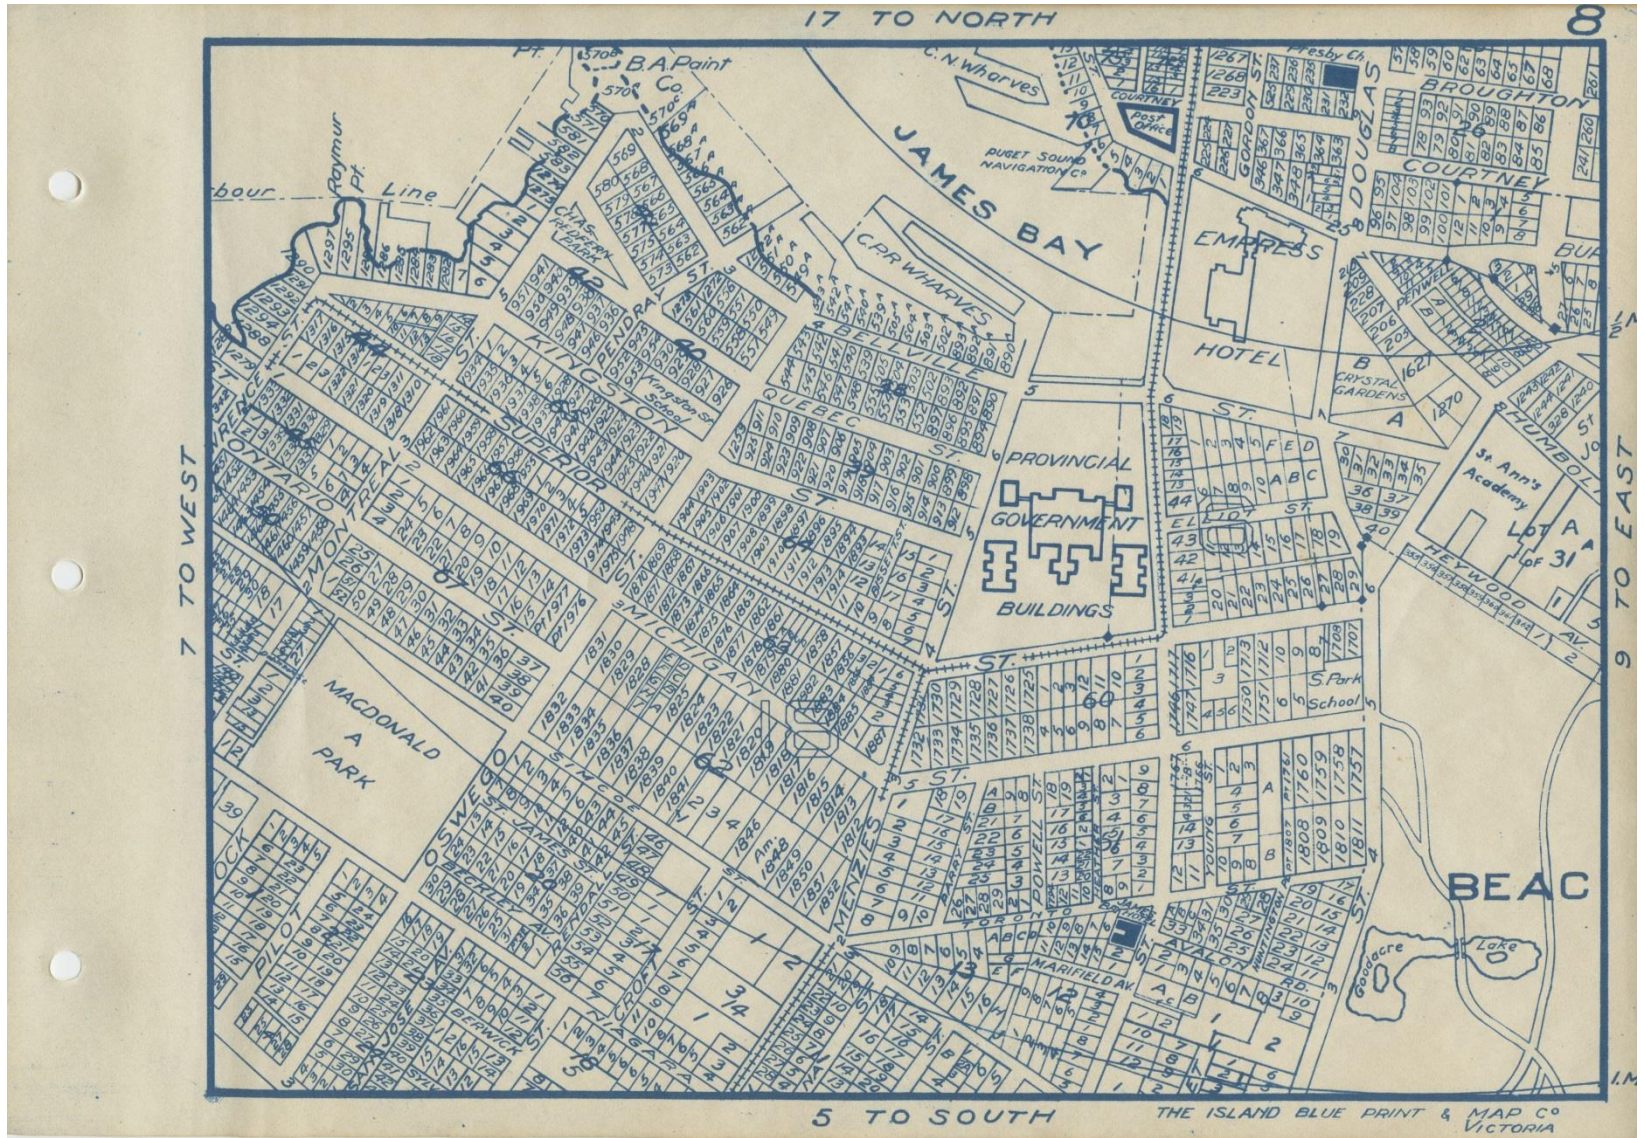

Atlas Map of Victoria B.C., Pocket Edition
Updated to 1948 (Saanich Archives 2011-018)