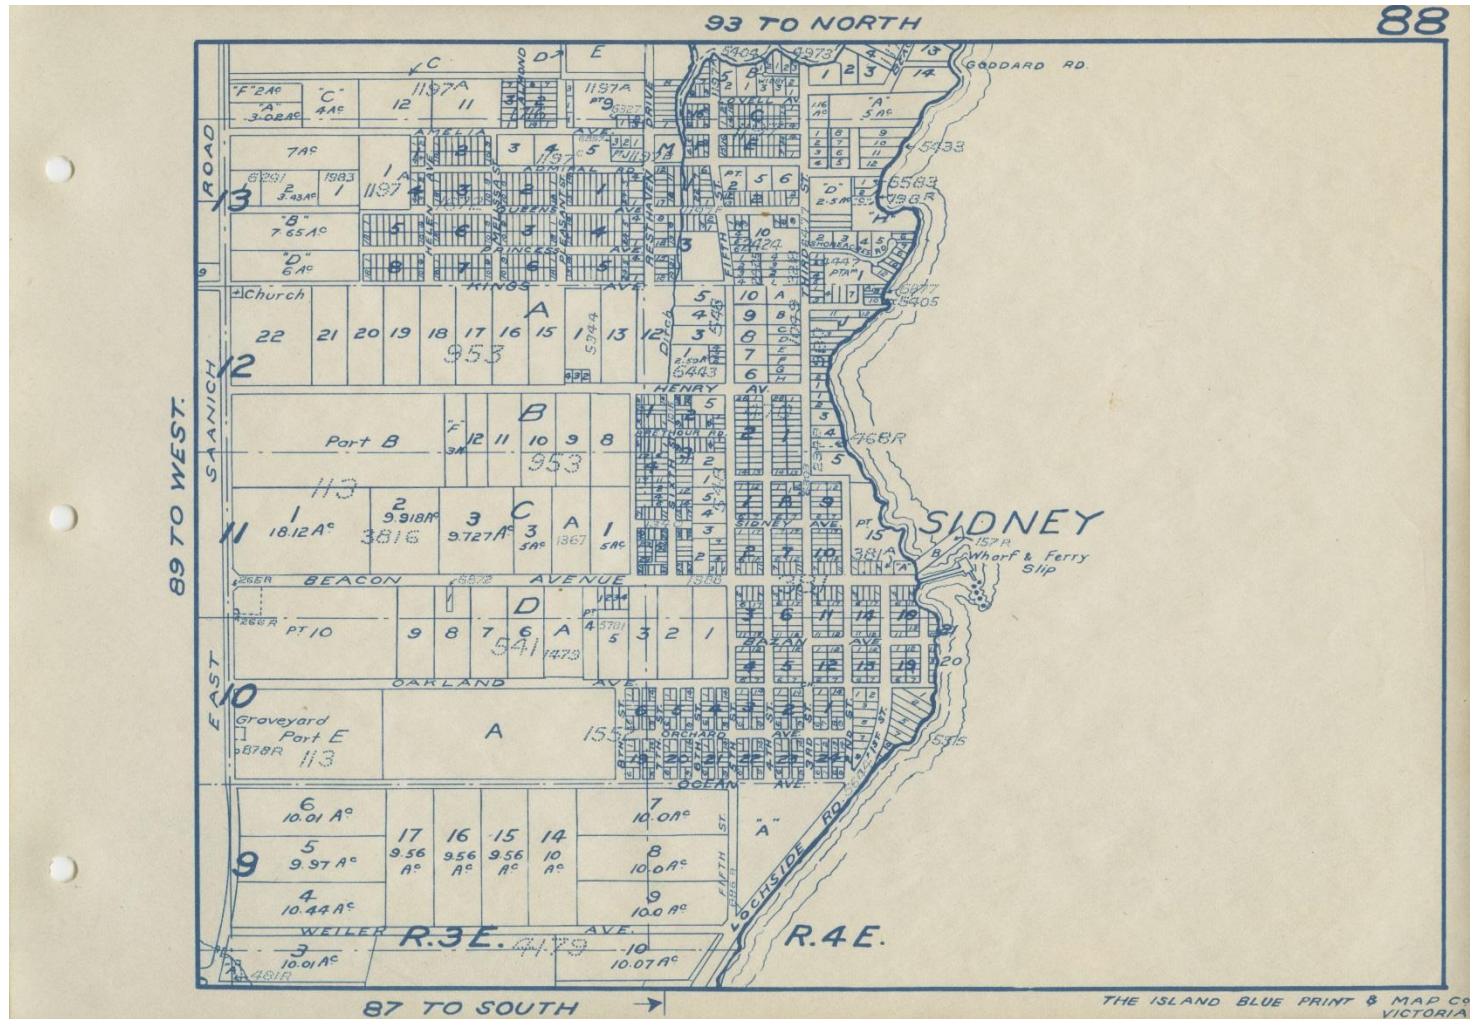

Atlas Map of Victoria B.C., Pocket Edition  
Updated to 1948 (Saanich Archives 2011-018)

Atlas Map of Victoria B.C., Pocket Edition  
Updated to 1948 (Saanich Archives 2011-018)

Atlas Map of Victoria B.C., Pocket Edition  
Updated to 1948 (Saanich Archives 2011-018)