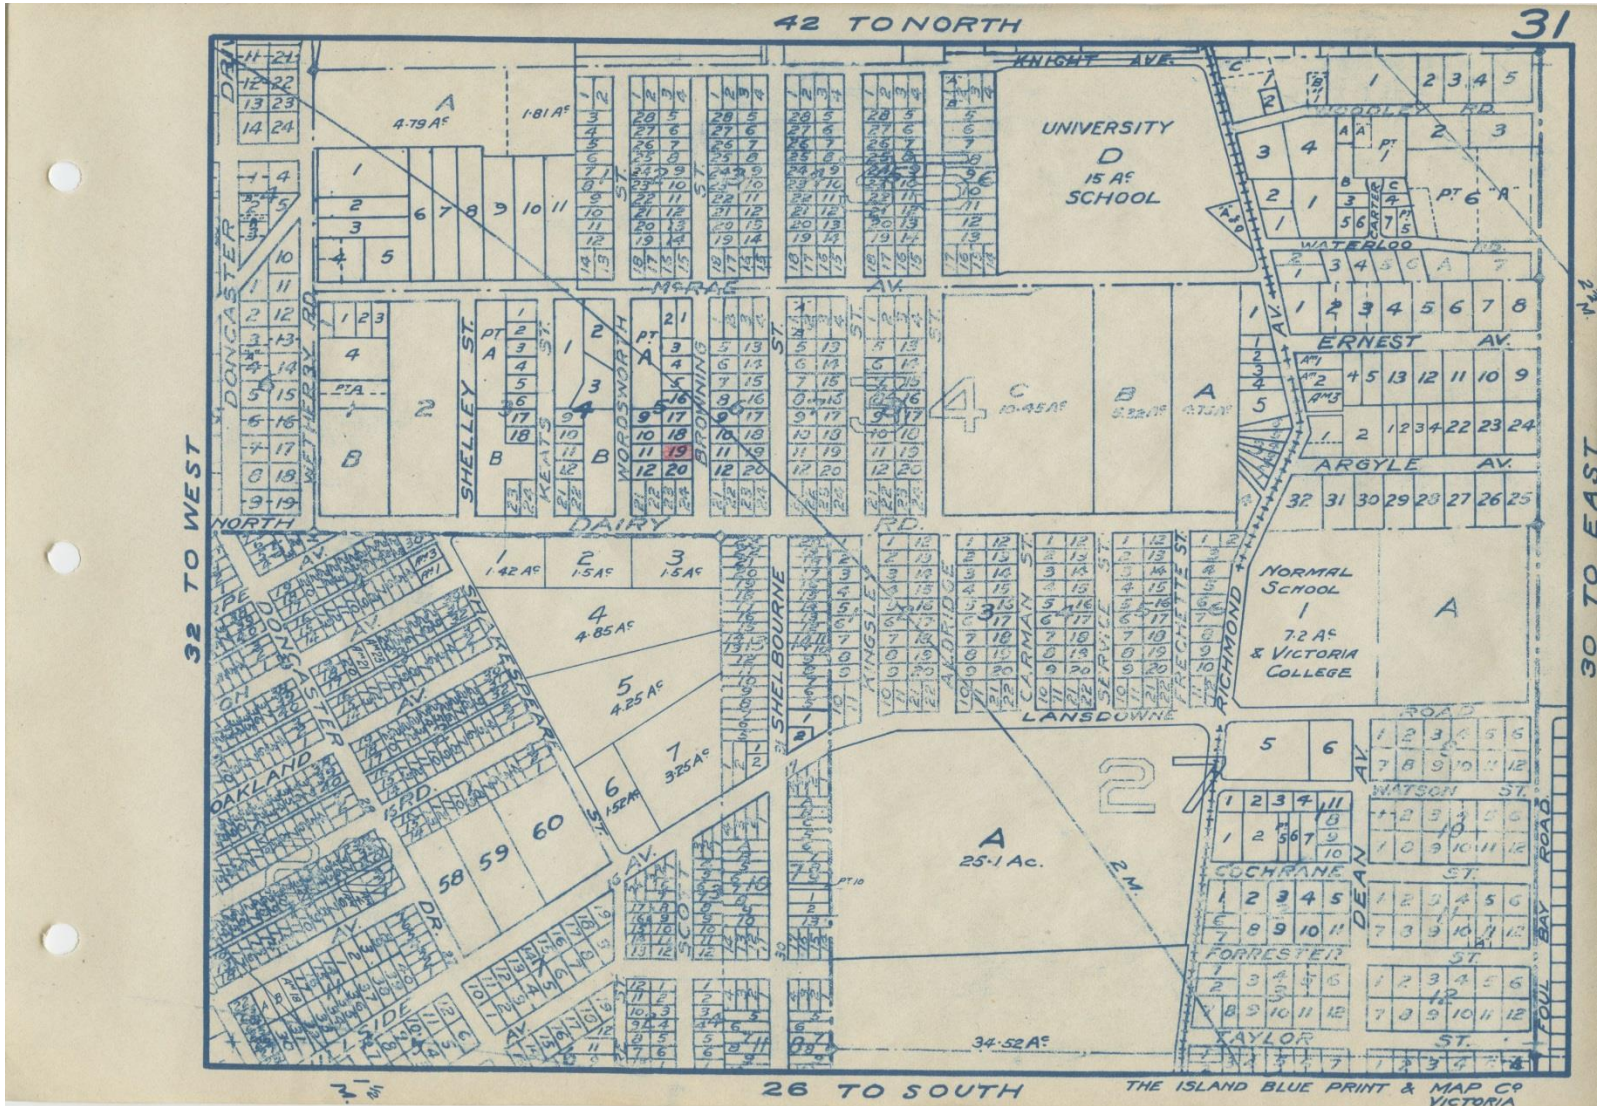

Atlas Map of Victoria B.C., Pocket Edition  
Updated to 1948 (Saanich Archives 2011-018)

Atlas Map of Victoria B.C., Pocket Edition  
Updated to 1948 (Saanich Archives 2011-018)

Atlas Map of Victoria B.C., Pocket Edition  
Updated to 1948 (Saanich Archives 2011-018)