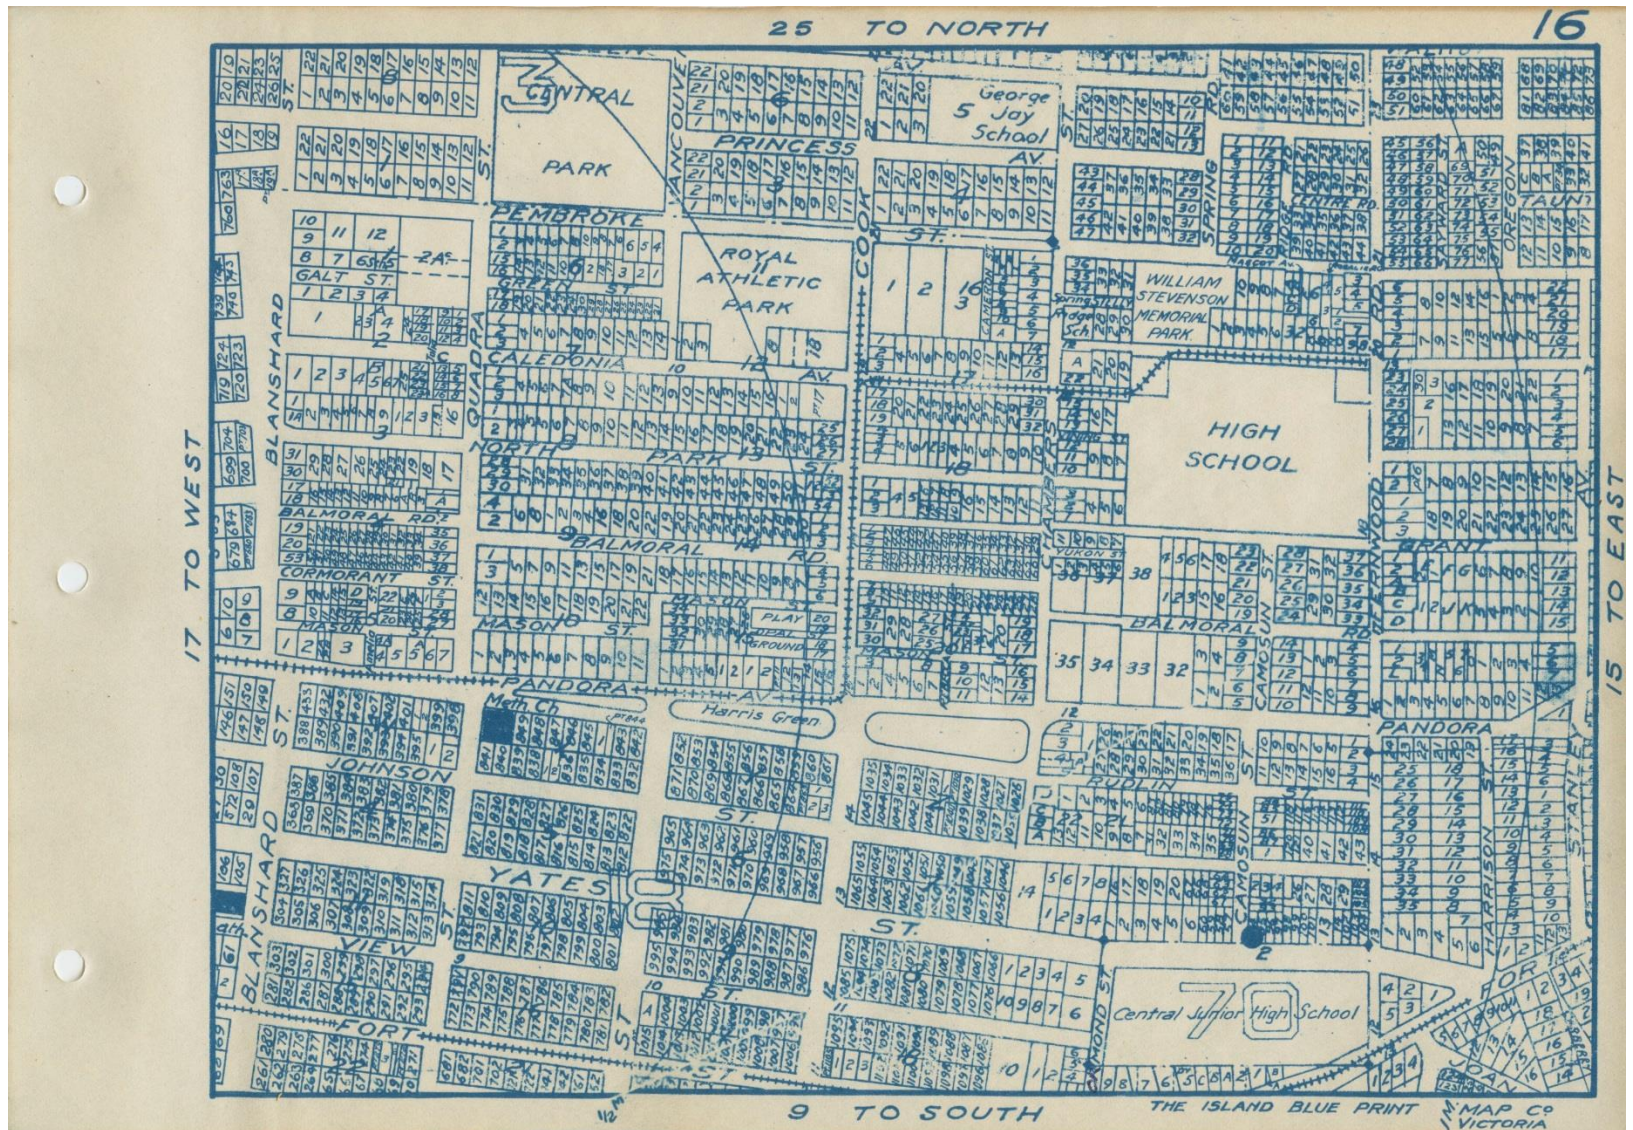

Atlas Map of Victoria B.C., Pocket Edition  
Updated to 1948 (Saanich Archives 2011-018)

Atlas Map of Victoria B.C., Pocket Edition  
Updated to 1948 (Saanich Archives 2011-018)

Atlas Map of Victoria B.C., Pocket Edition  
Updated to 1948 (Saanich Archives 2011-018)