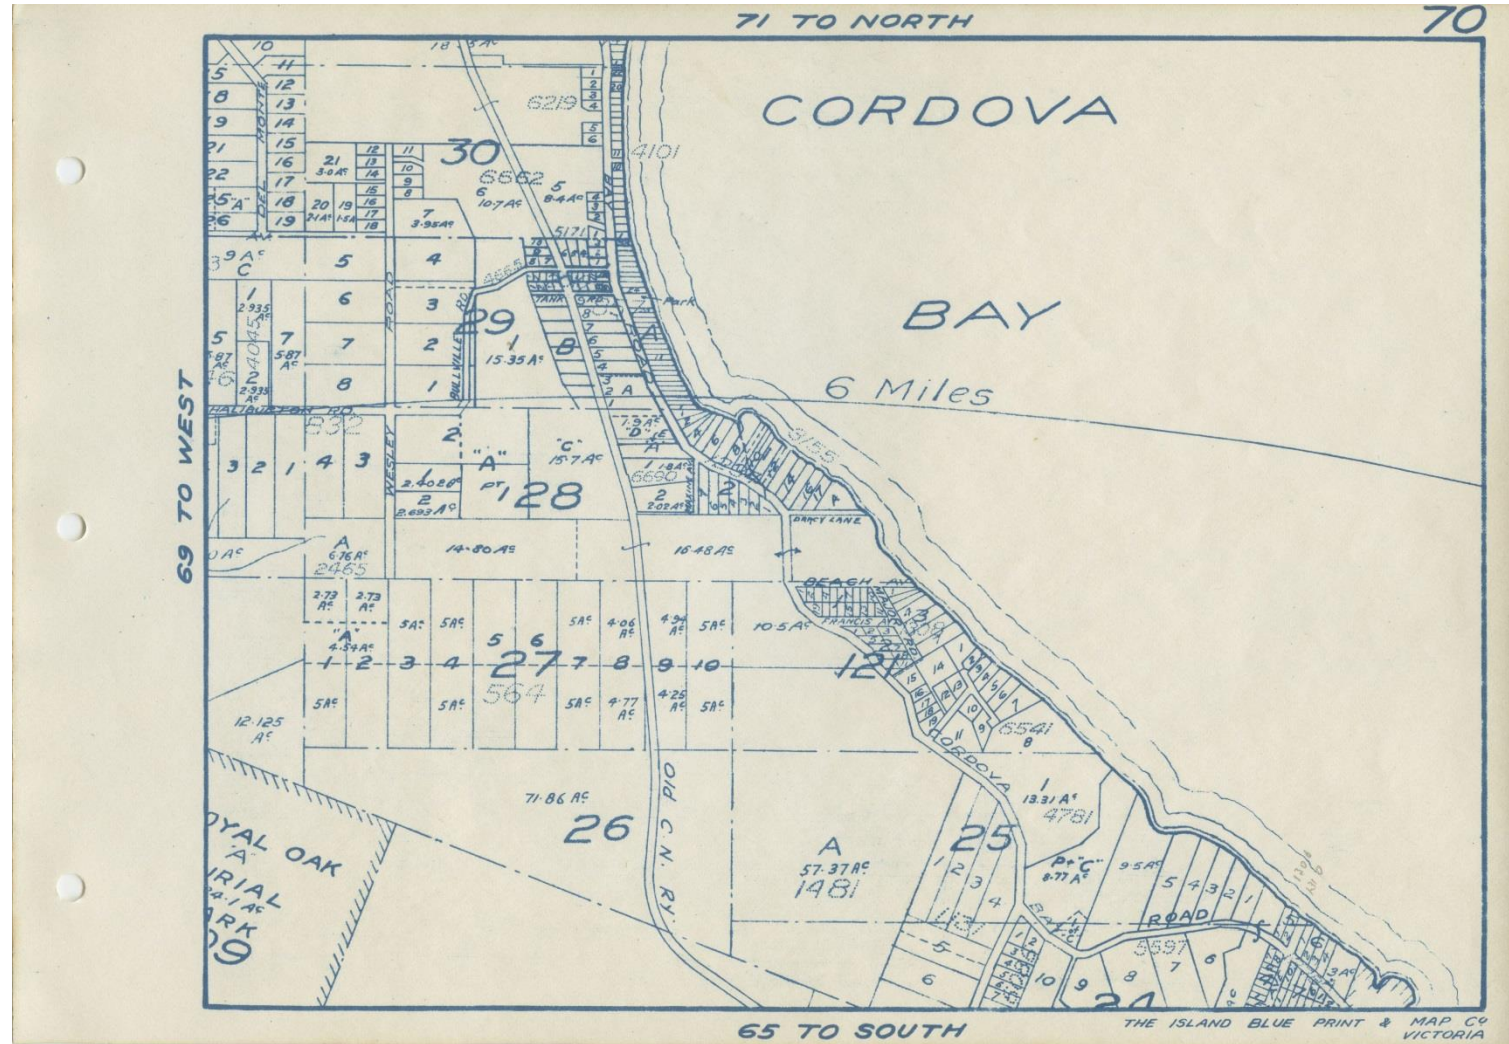

Atlas Map of Victoria B.C., Pocket Edition  
Updated to 1948 (Saanich Archives 2011-018)

Atlas Map of Victoria B.C., Pocket Edition  
Updated to 1948 (Saanich Archives 2011-018)

Atlas Map of Victoria B.C., Pocket Edition  
Updated to 1948 (Saanich Archives 2011-018)