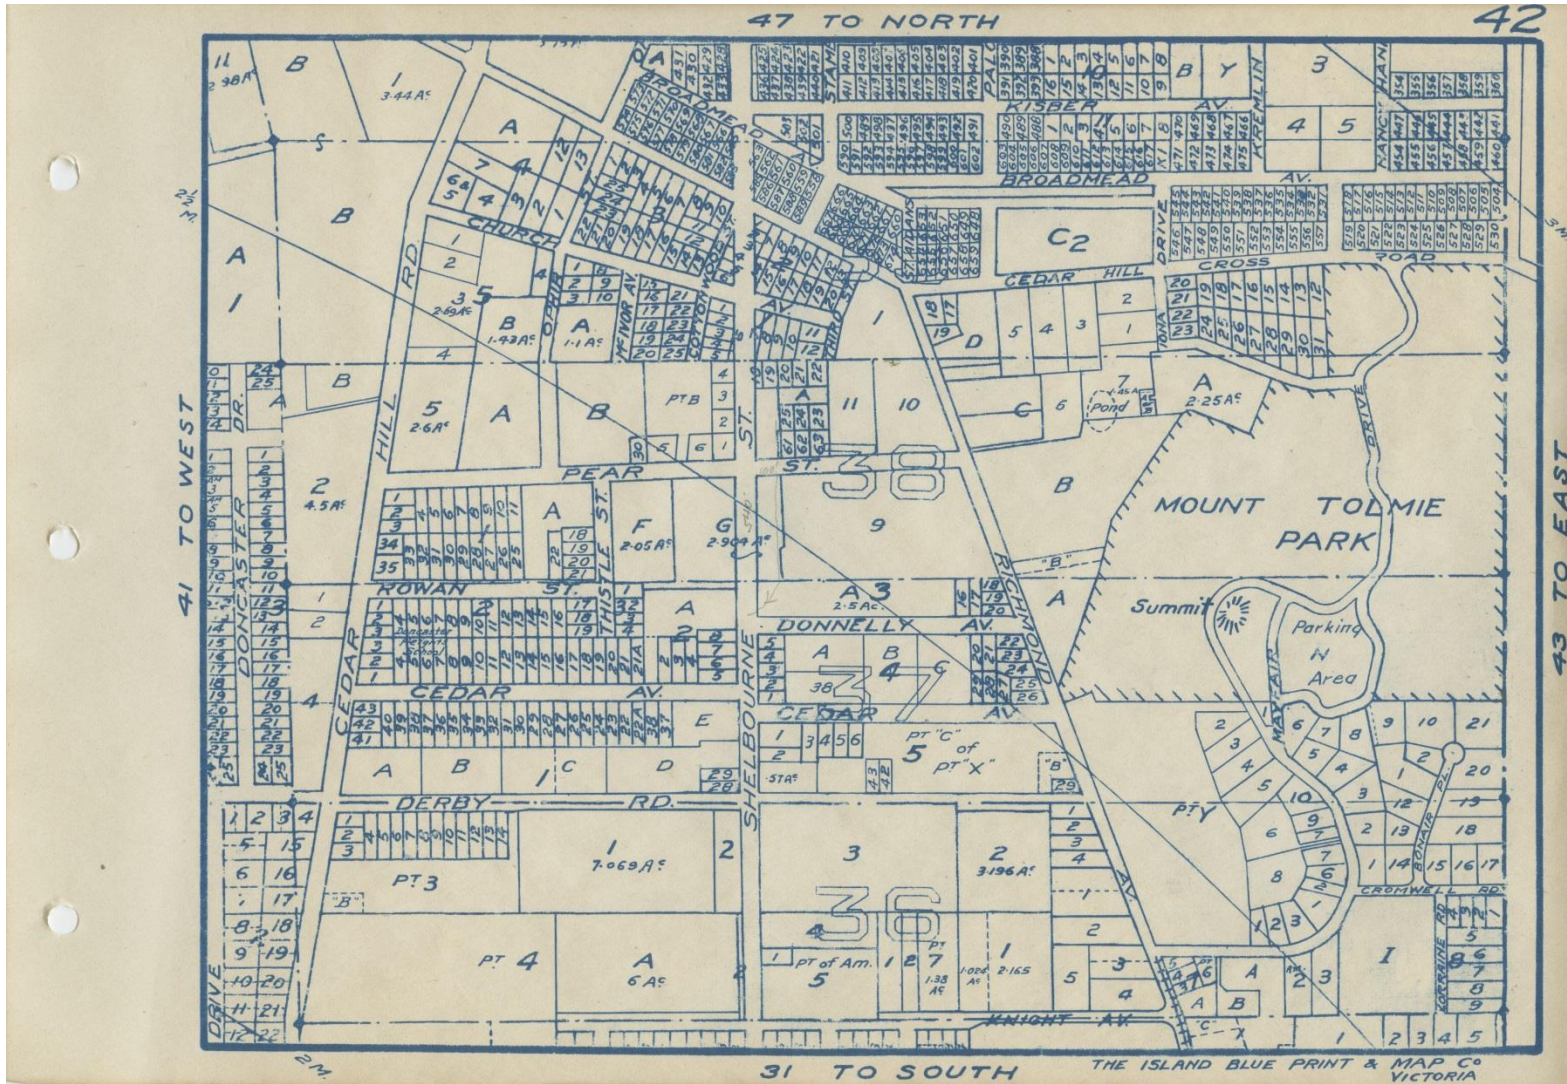

Atlas Map of Victoria B.C., Pocket Edition  
Updated to 1948 (Saanich Archives 2011-018)

Atlas Map of Victoria B.C., Pocket Edition  
Updated to 1948 (Saanich Archives 2011-018)

Atlas Map of Victoria B.C., Pocket Edition  
Updated to 1948 (Saanich Archives 2011-018)