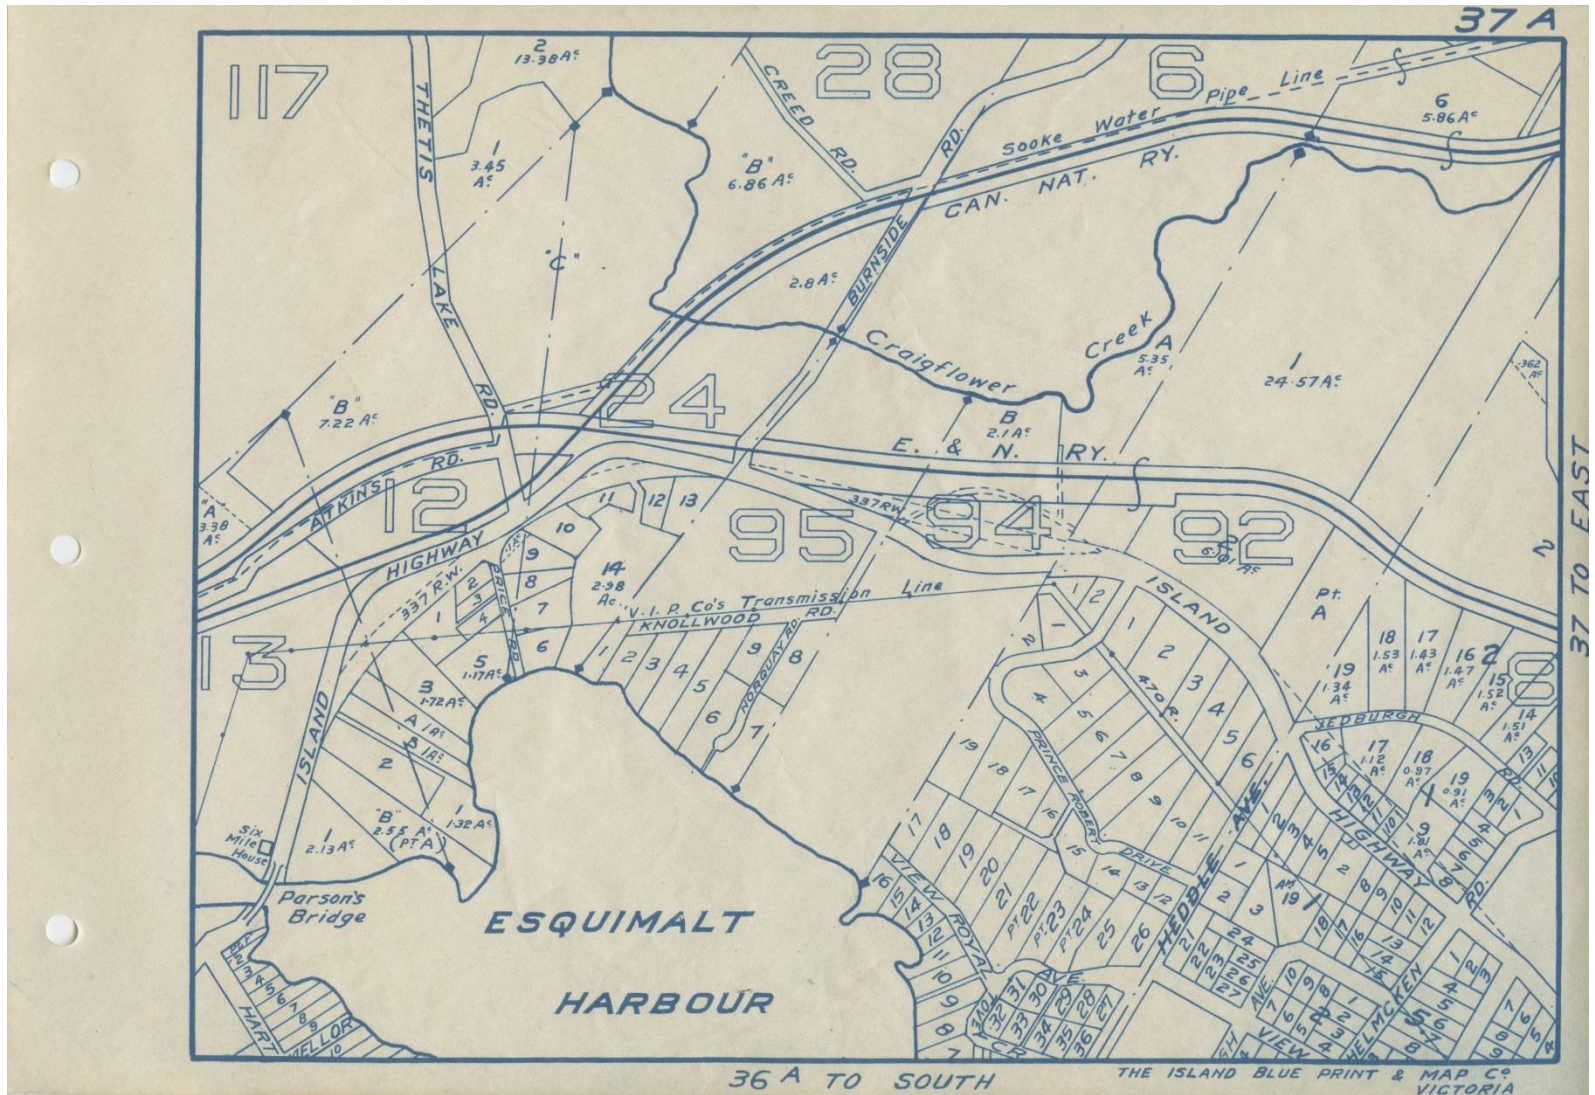

Atlas Map of Victoria B.C., Pocket Edition  
Updated to 1948 (Saanich Archives 2011-018)

Atlas Map of Victoria B.C., Pocket Edition  
Updated to 1948 (Saanich Archives 2011-018)

Atlas Map of Victoria B.C., Pocket Edition  
Updated to 1948 (Saanich Archives 2011-018)