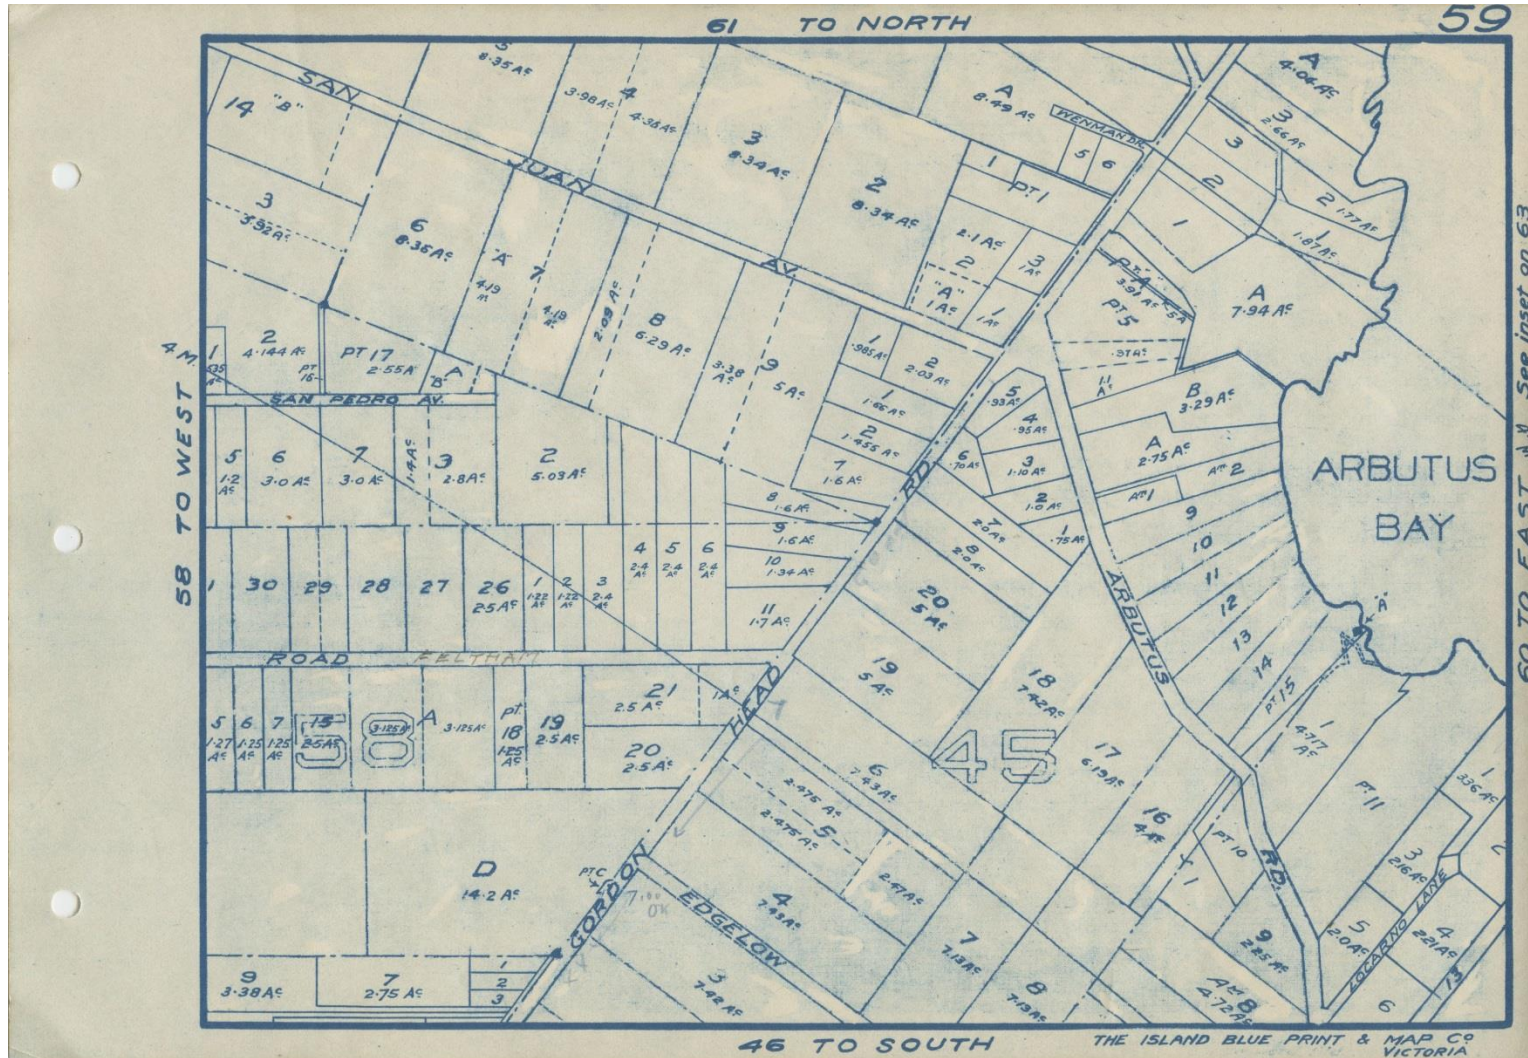

Atlas Map of Victoria B.C., Pocket Edition
Updated to 1948 (Saanich Archives 2011-018)