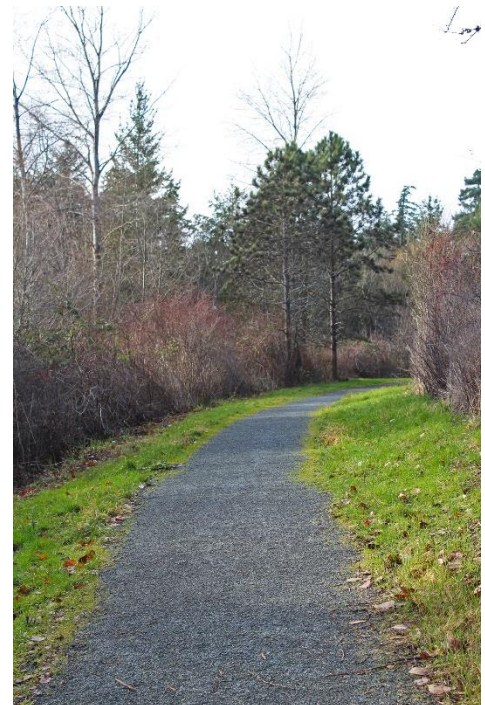

MOOR PARK

Area: Carey

Location: Moor Park Place

Size: approx. 0.99 ha

Amenities:

Naturescape

Trails

About the Park:

Wooded Park in natural state bordered by residential homes and the Industrial Buffer Park. Access the park via Moor Park Place or off Old Joe's Trail that passes through Industrial Buffer Park. Trail surface is fine gravel.