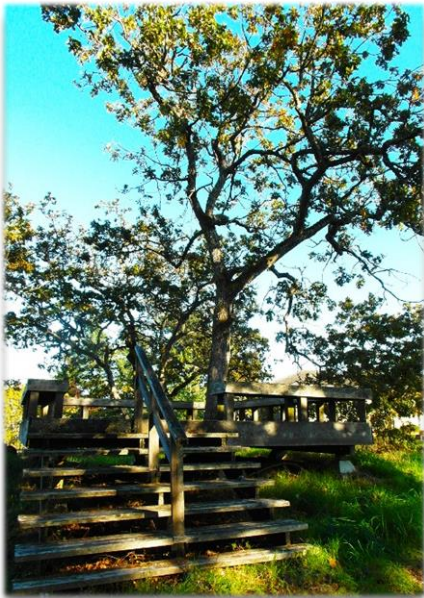

WILDFLOWER PARK

Area: Royal Oak

Location: Wildflower Lane

Size: approx. 0.08 ha

Amenities:

Green Space

About the Park:

This neighbourhood park features a Garry oak meadow and lookout platform. Access to the park is from Wildflower Lane.