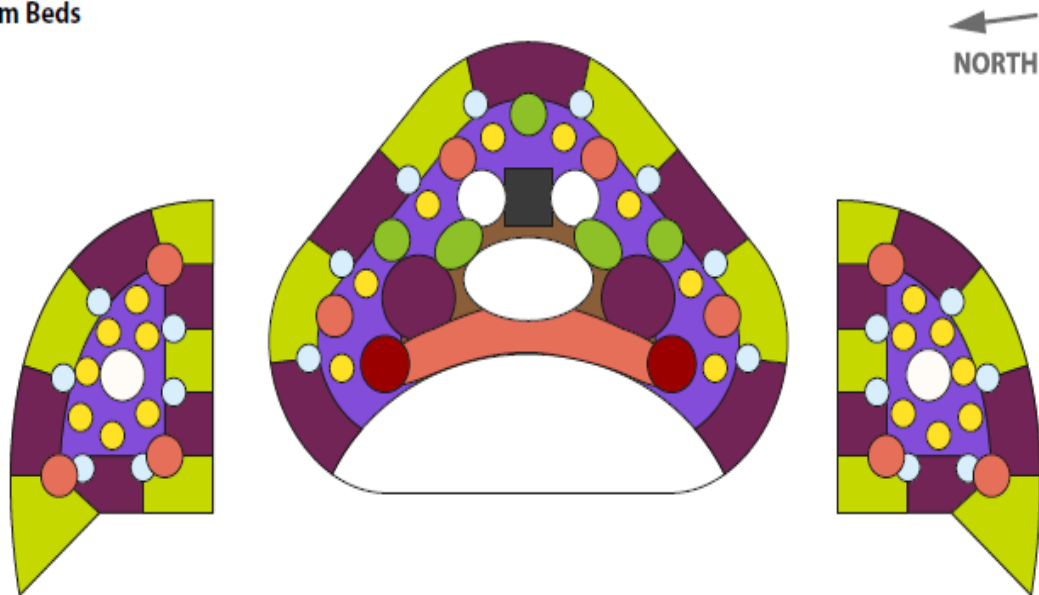

SAANICH HORTICULTURAL DISPLAYS

Every year Horticulture staff produce designs for our 36 seasonal display beds. In 2015 Parks Worker Lindsay LaFontaine designed some of the plantings at Saanich Commonwealth Place for Horticulturalist Dave Ord. Here is the design she proposed for the beds at the totem pole in front of the facility.

Saanich Commonwealth Place
 Annual Design 2015
 Lindsay LaFontaine

Totem Beds

Side Beds

- First Row**
Ipomea batatas Sweet Caroline Light Green
Supertunia hybrid Royal Velvet
 Dusty Miller Silver Dust
- Second Row**
Pennisetum setaceum Fireworks
Ageranthemum frutescens Butterfly
Salvia farinacea Victoria Blue
- Center**
 Cleome Helen Campbell

Center Bed

- First Row**
Ipomea batatas Sweet Caroline Light Green
Supertunia hybrid Royal Velvet
 Dusty Miller Silver Dust
- Second Row**
Pennisetum setaceum Fireworks
Ageranthemum frutescens Butterfly
Salvia farinacea Victoria Blue
Colocasia (Greenhouse)
- Third Row**
Ricinus
Tibouchina (Greenhouse)
Dahlias Park White (Greenhouse)
 Hearty Banana (Greenhouse)
- Back Row**
 Cleome Helen Campbell
 Canna Pink and Green (Greenhouse)