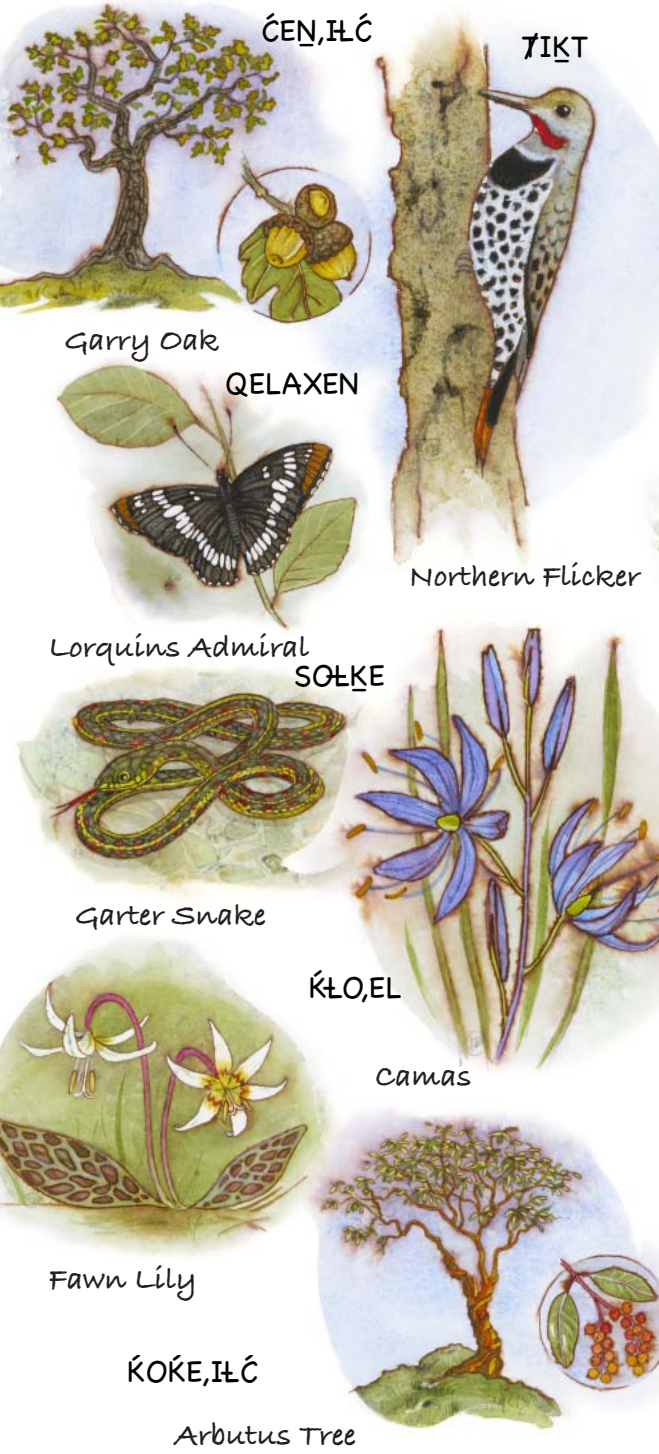

Garry Oak Ecosystems

ĆEN,İŁĆ

TIKT

QELAXEN

SOŁKE

ĶŁO,EL

Camas

ĶOKE,İŁĆ

Arbutus Tree