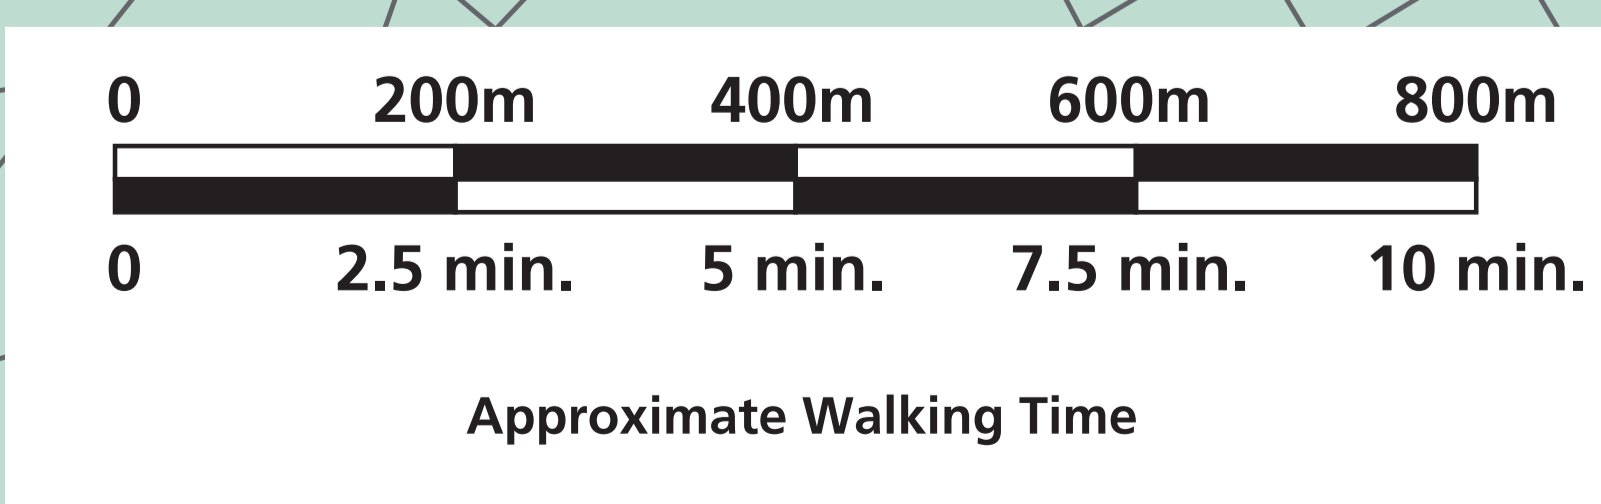

Neighbourhood Map

Shelbourne Street / Memorial Avenue: Cedarglen to Carnarvon

- You Are Here
- Shelbourne St
- Saanich Parks
- Commercial Centre
- Saanich Community Recreation Centre
- Saanich Parks Trail Routes
- Saanich Centennial Trails
- On Street Trail Connectors
- Bike Lane
- Local On Street Bicycle Connector
- Beach Access
- Washroom Facility
- Seasonal/Portable Washroom
- Parking