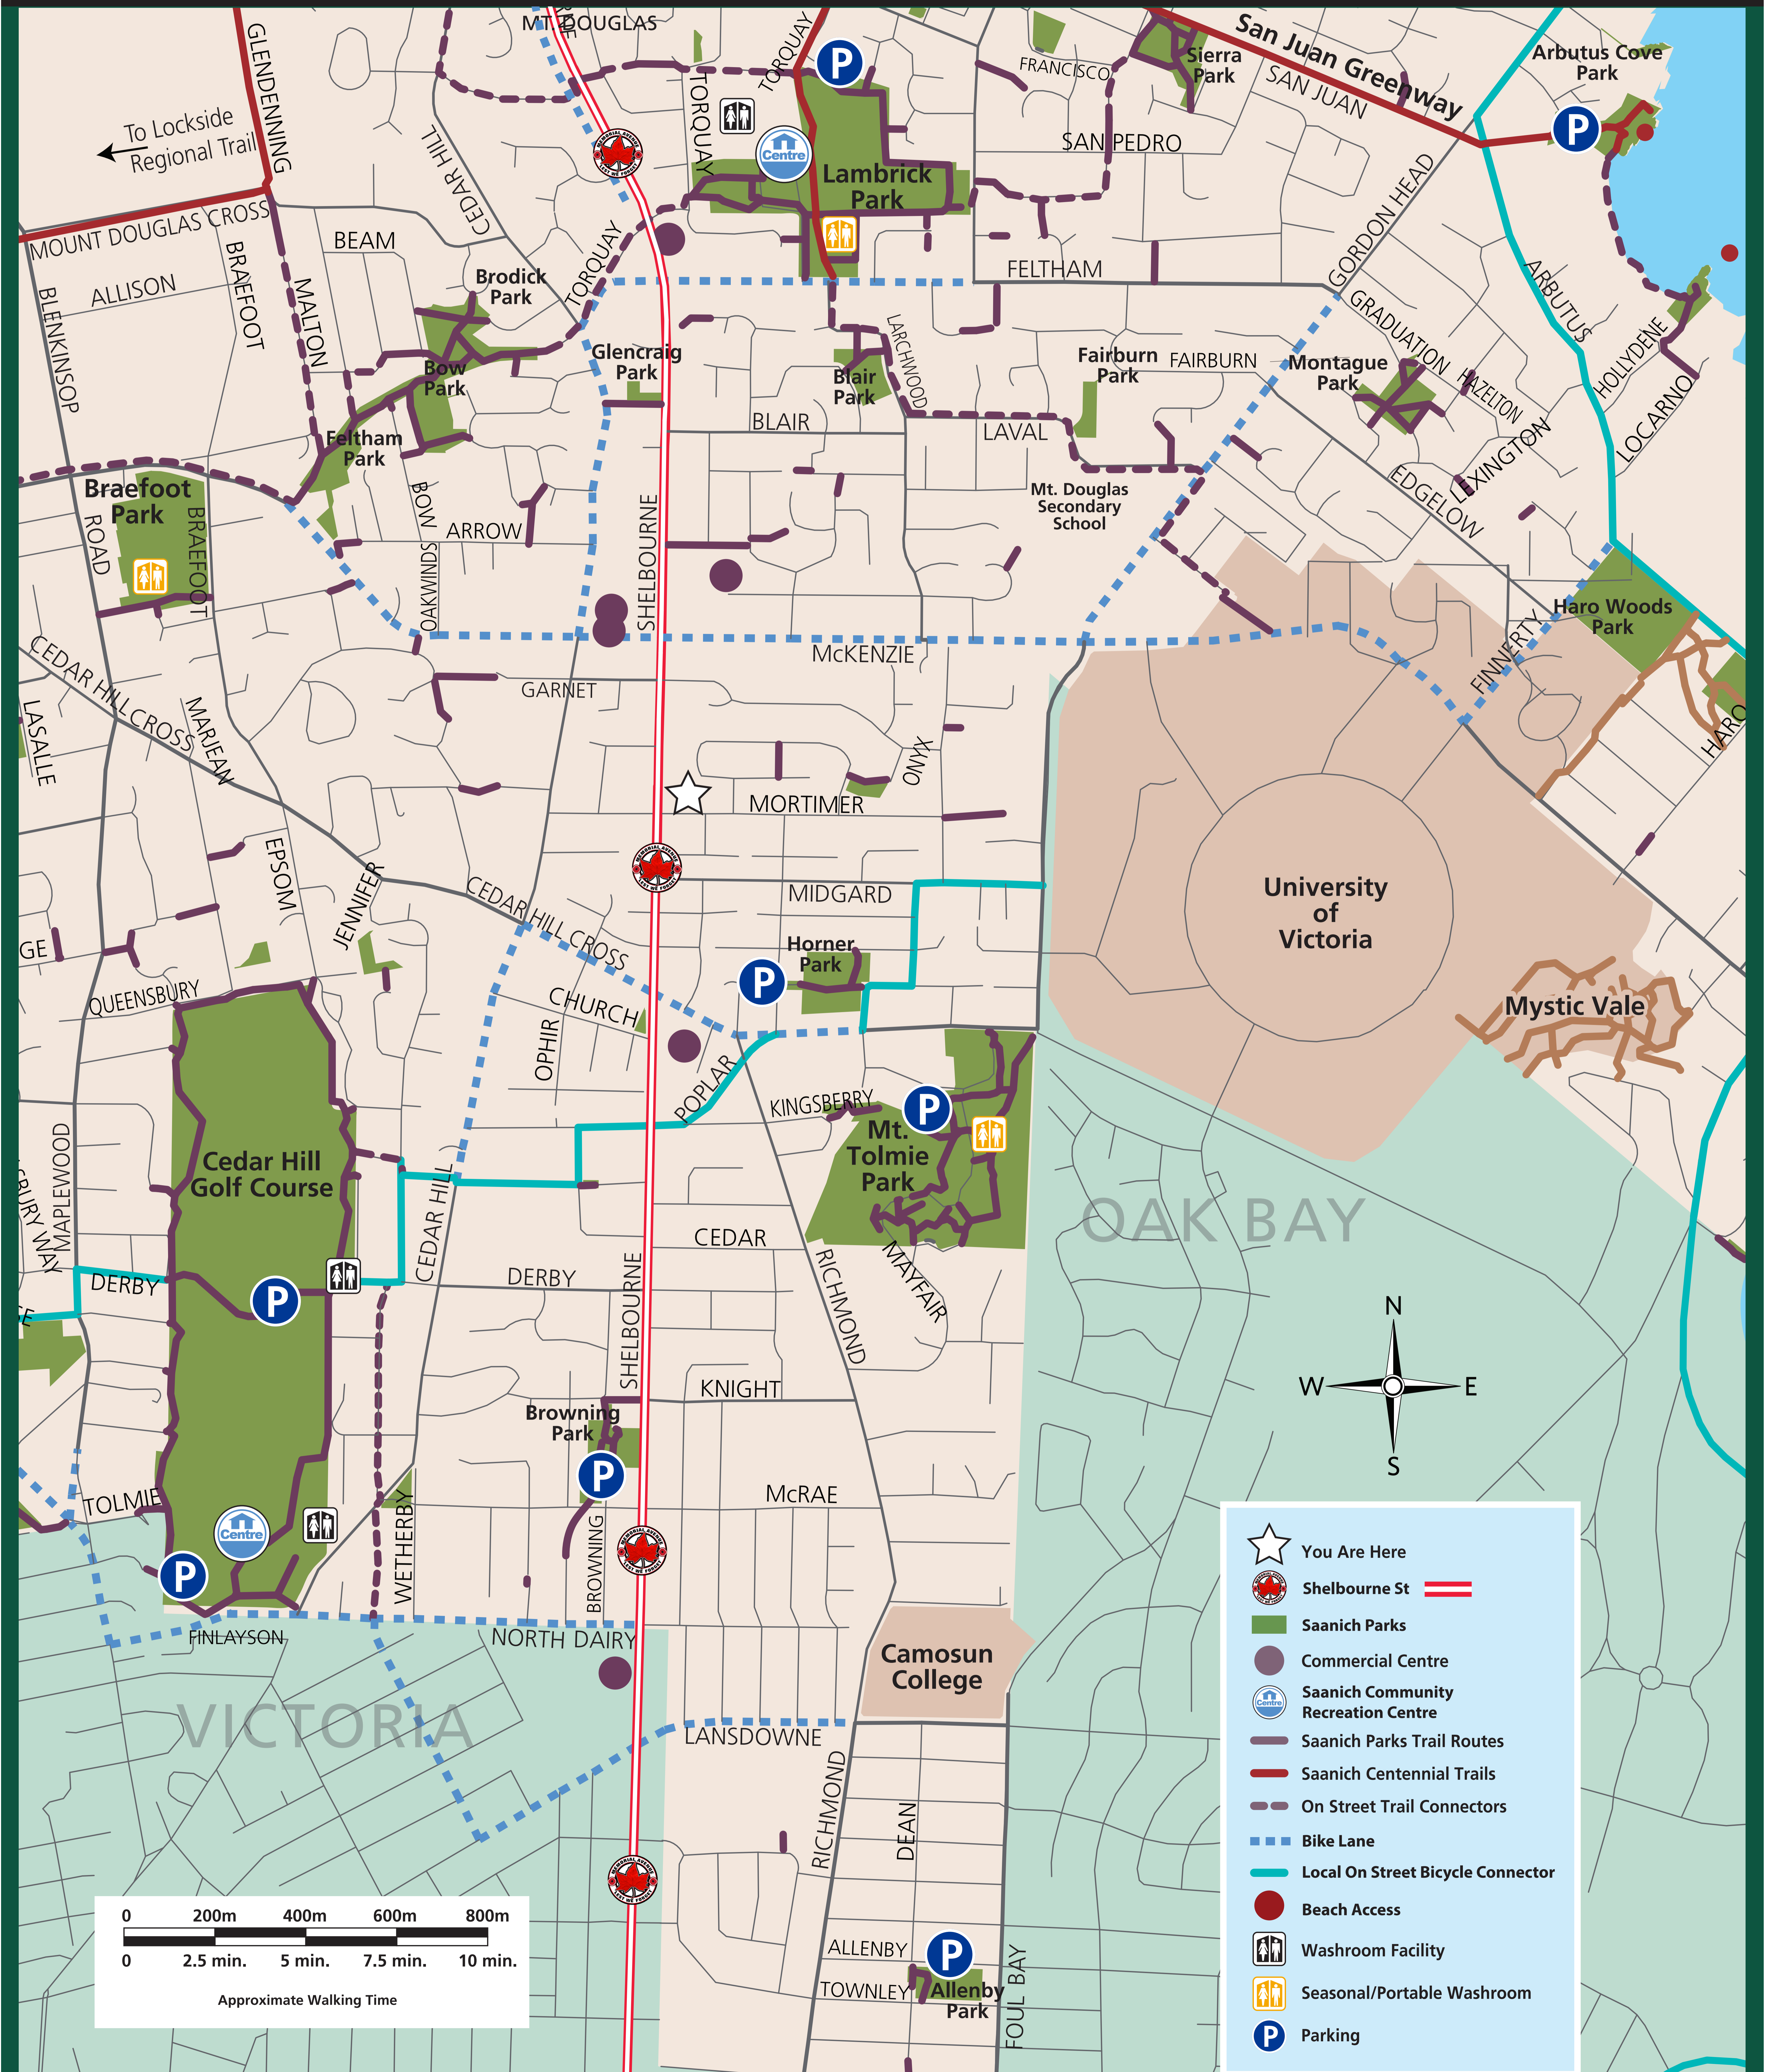

Neighbourhood Map

Shelbourne Street / Memorial Avenue: Cedarglen to Carnarvon

- You Are Here
- Shelbourne St
- Saanich Parks
- Commercial Centre
- Saanich Community Recreation Centre
- Saanich Parks Trail Routes
- Saanich Centennial Trails
- On Street Trail Connectors
- Bike Lane
- Local On Street Bicycle Connector
- Beach Access
- Washroom Facility
- Seasonal/Portable Washroom
- Parking