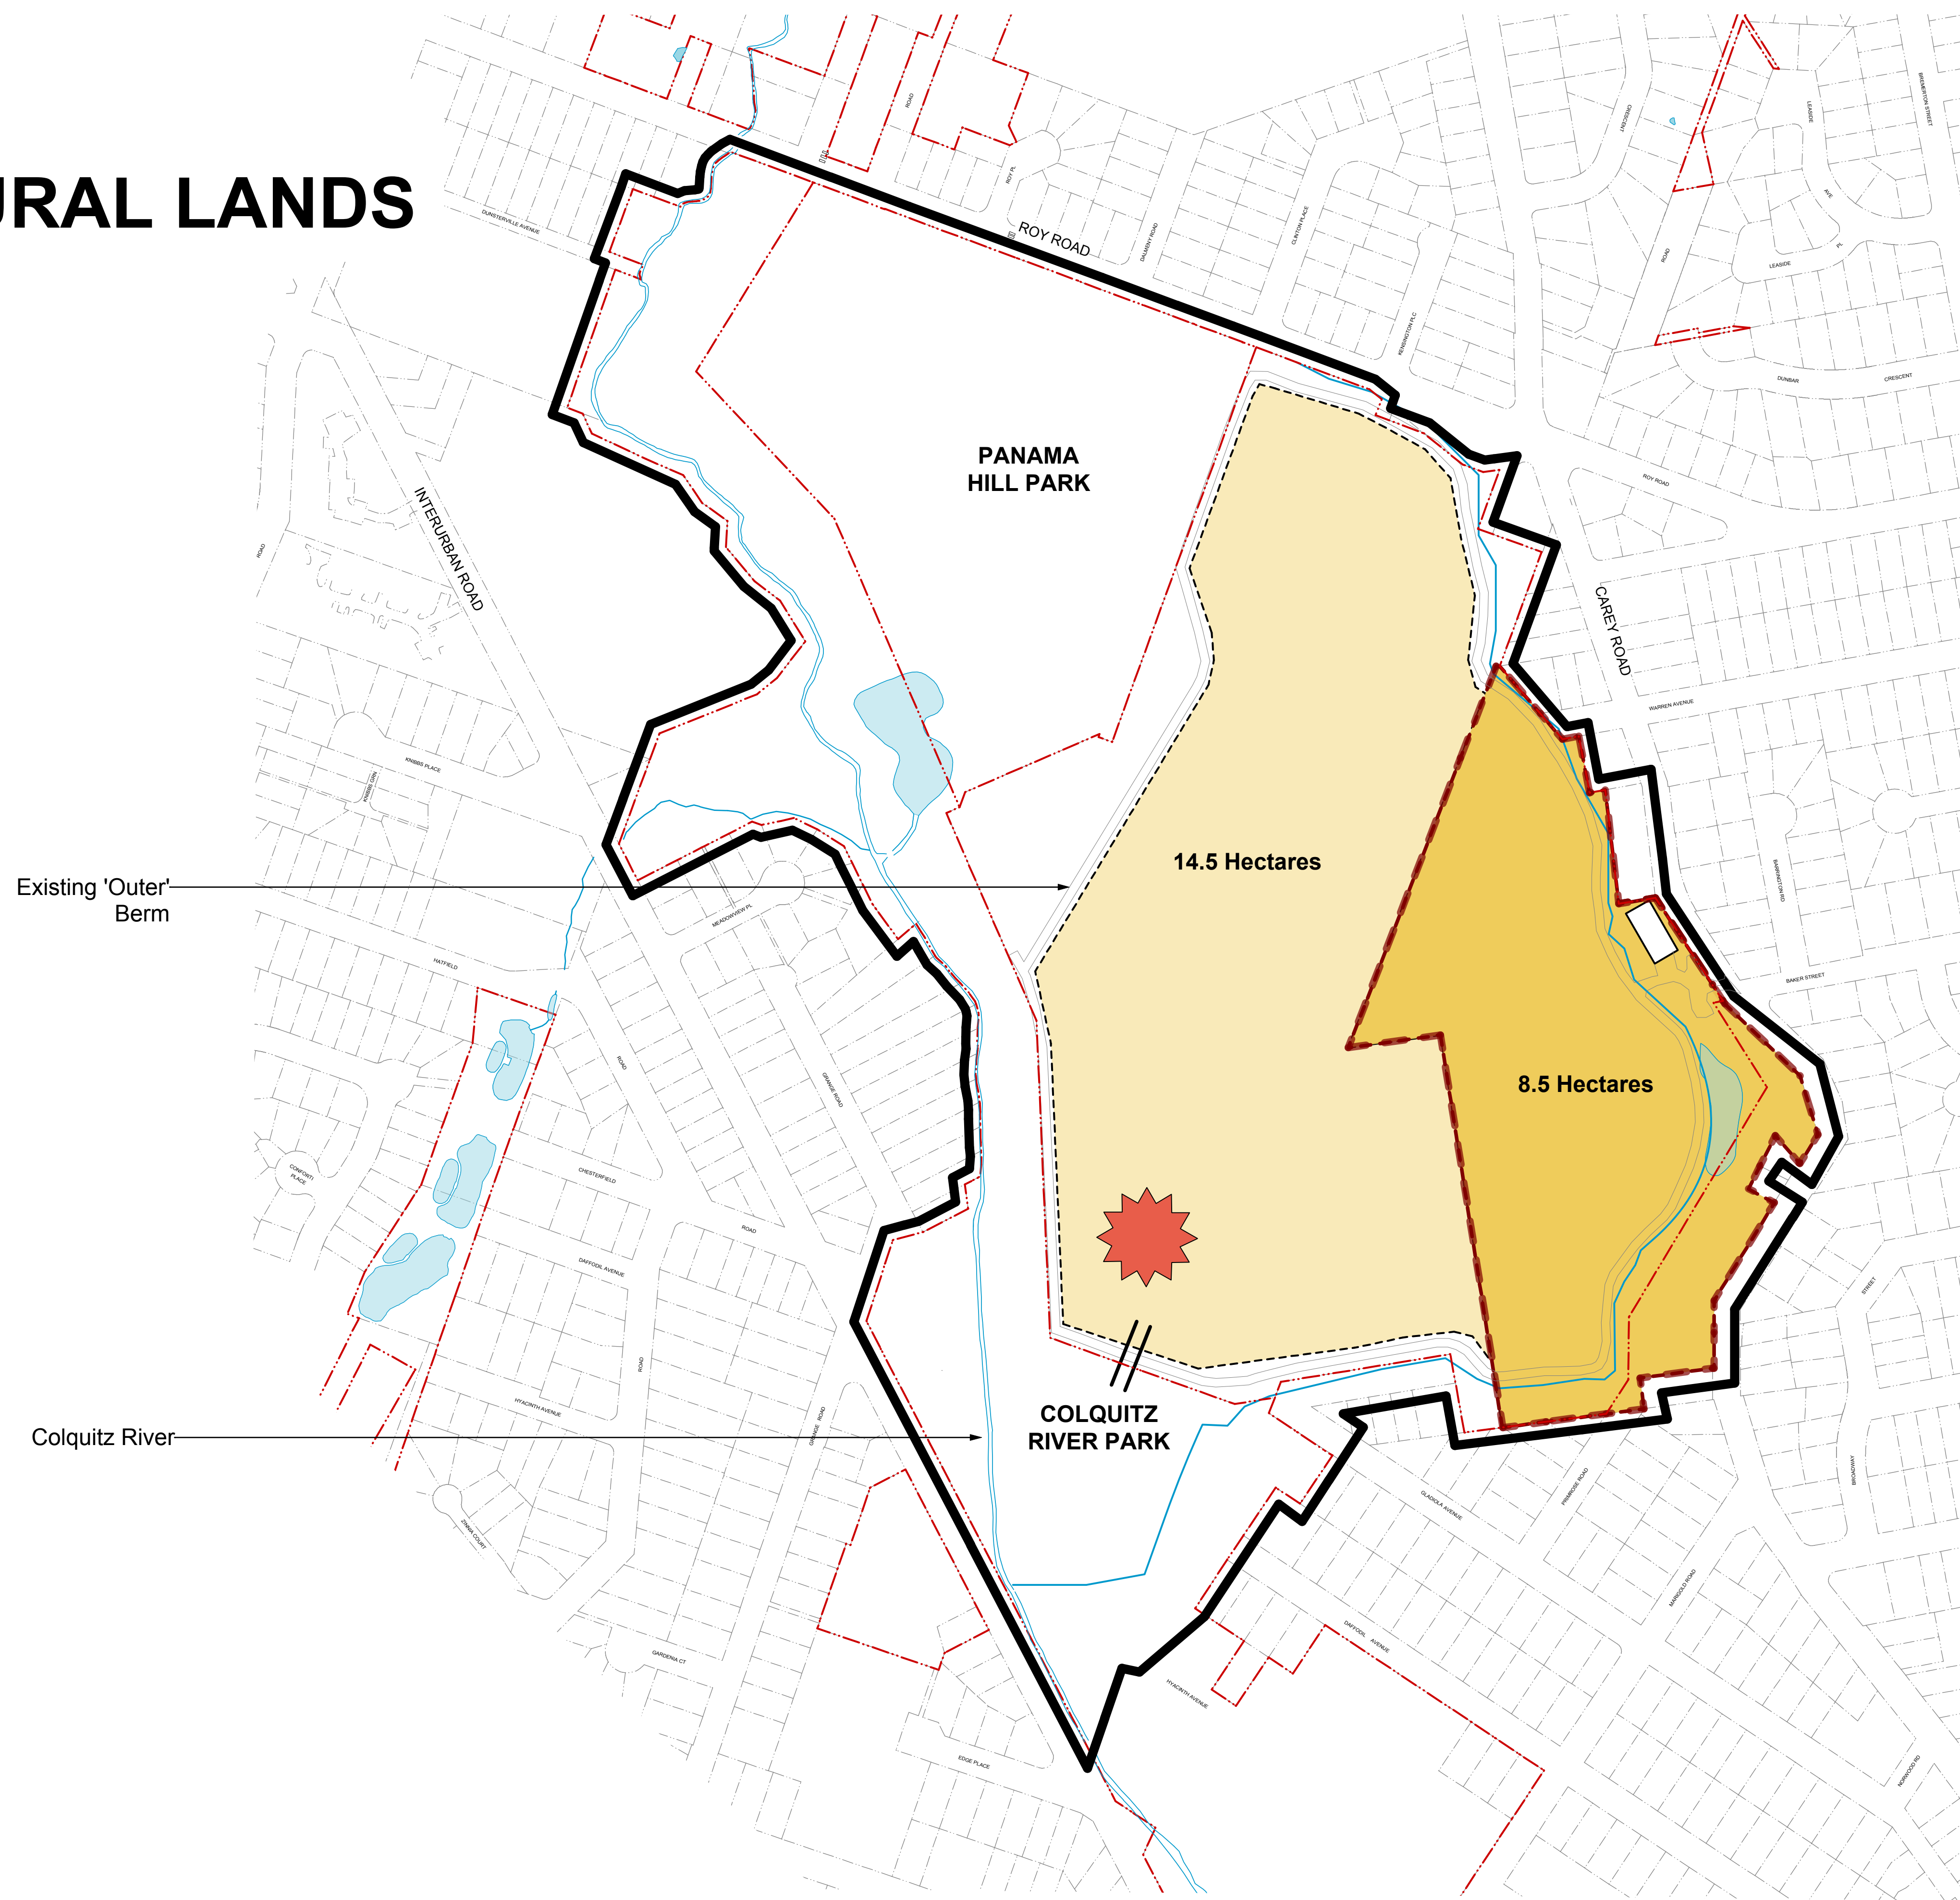

PROPOSED AGRICULTURAL LANDS

LEGEND

-  Study Area
-  Saanich Park Boundaries
-  Existing Agricultural Land Reserve (ALR)
-  Proposed Additional ALR
-  Managed Drainage Field/
Migratory Bird Habitat/
Beggarticks Management
-  Water Flow Zone

Data for Additional Agricultural Land:

Total Existing ALR	8.50 ha
Proposed Additional ALR (Approximate)	14.50 ha
Total (Approximate)	23.00 ha

Scale 1:2500

October 23, 2013

PANAMA FLATS CONCEPT PLAN